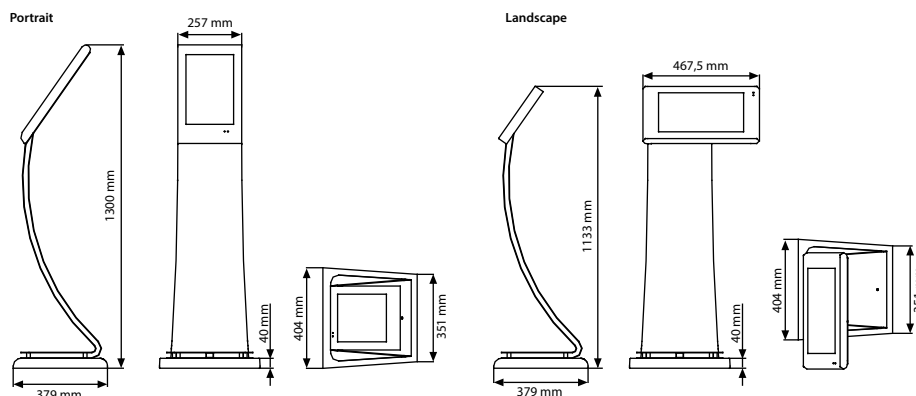

Packed as assembled, ready to use. Verpackt im montierten Zustand, sofort verwendbar.

MATERIAL : Steel		WEIGHT	PACKING SIZE
ARTICLE	DESCRIPTION	WITH PACKING	*W X H X D
UDKCOVB156	Without speakers - Portrait	22,587 kg	450 X 1400 X 425 mm
UDKCOLB156	Without speakers - Landscape	22,485 kg	575 X 1200 X 400 mm
UDKC1VB156	With speakers - Portrait	22,587 kg	450 X 1400 X 425 mm
UDKC1LB156	With speakers - Landscape	22,485 kg	575 X 1200 X 400 mm